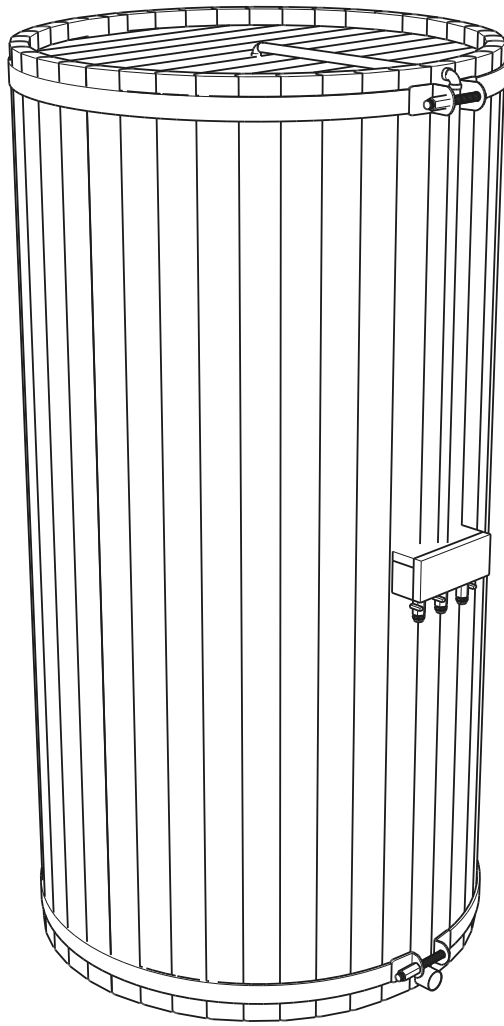

# SHOWER FROM THERMO WOOD

MODEL: SH-225

## SPECIFICATION

Shower produced from thermo wood with plumbing, assembled and ready to use.

- 42 mm thermo spruce shower cabin
- Thermory oil from outside
- Protective coating from inside
- 2 x metal bands
- Floor, tiles
- Rubineta plumbing with thermostat
- Cardboard packaging

Dimensions: 224 x 113 cm    Weight: 270 kg

SHOWER SH-225

SHOWER SH-225

SHOWER SH-225

SHOWER SH-225

SHOWER SH-225