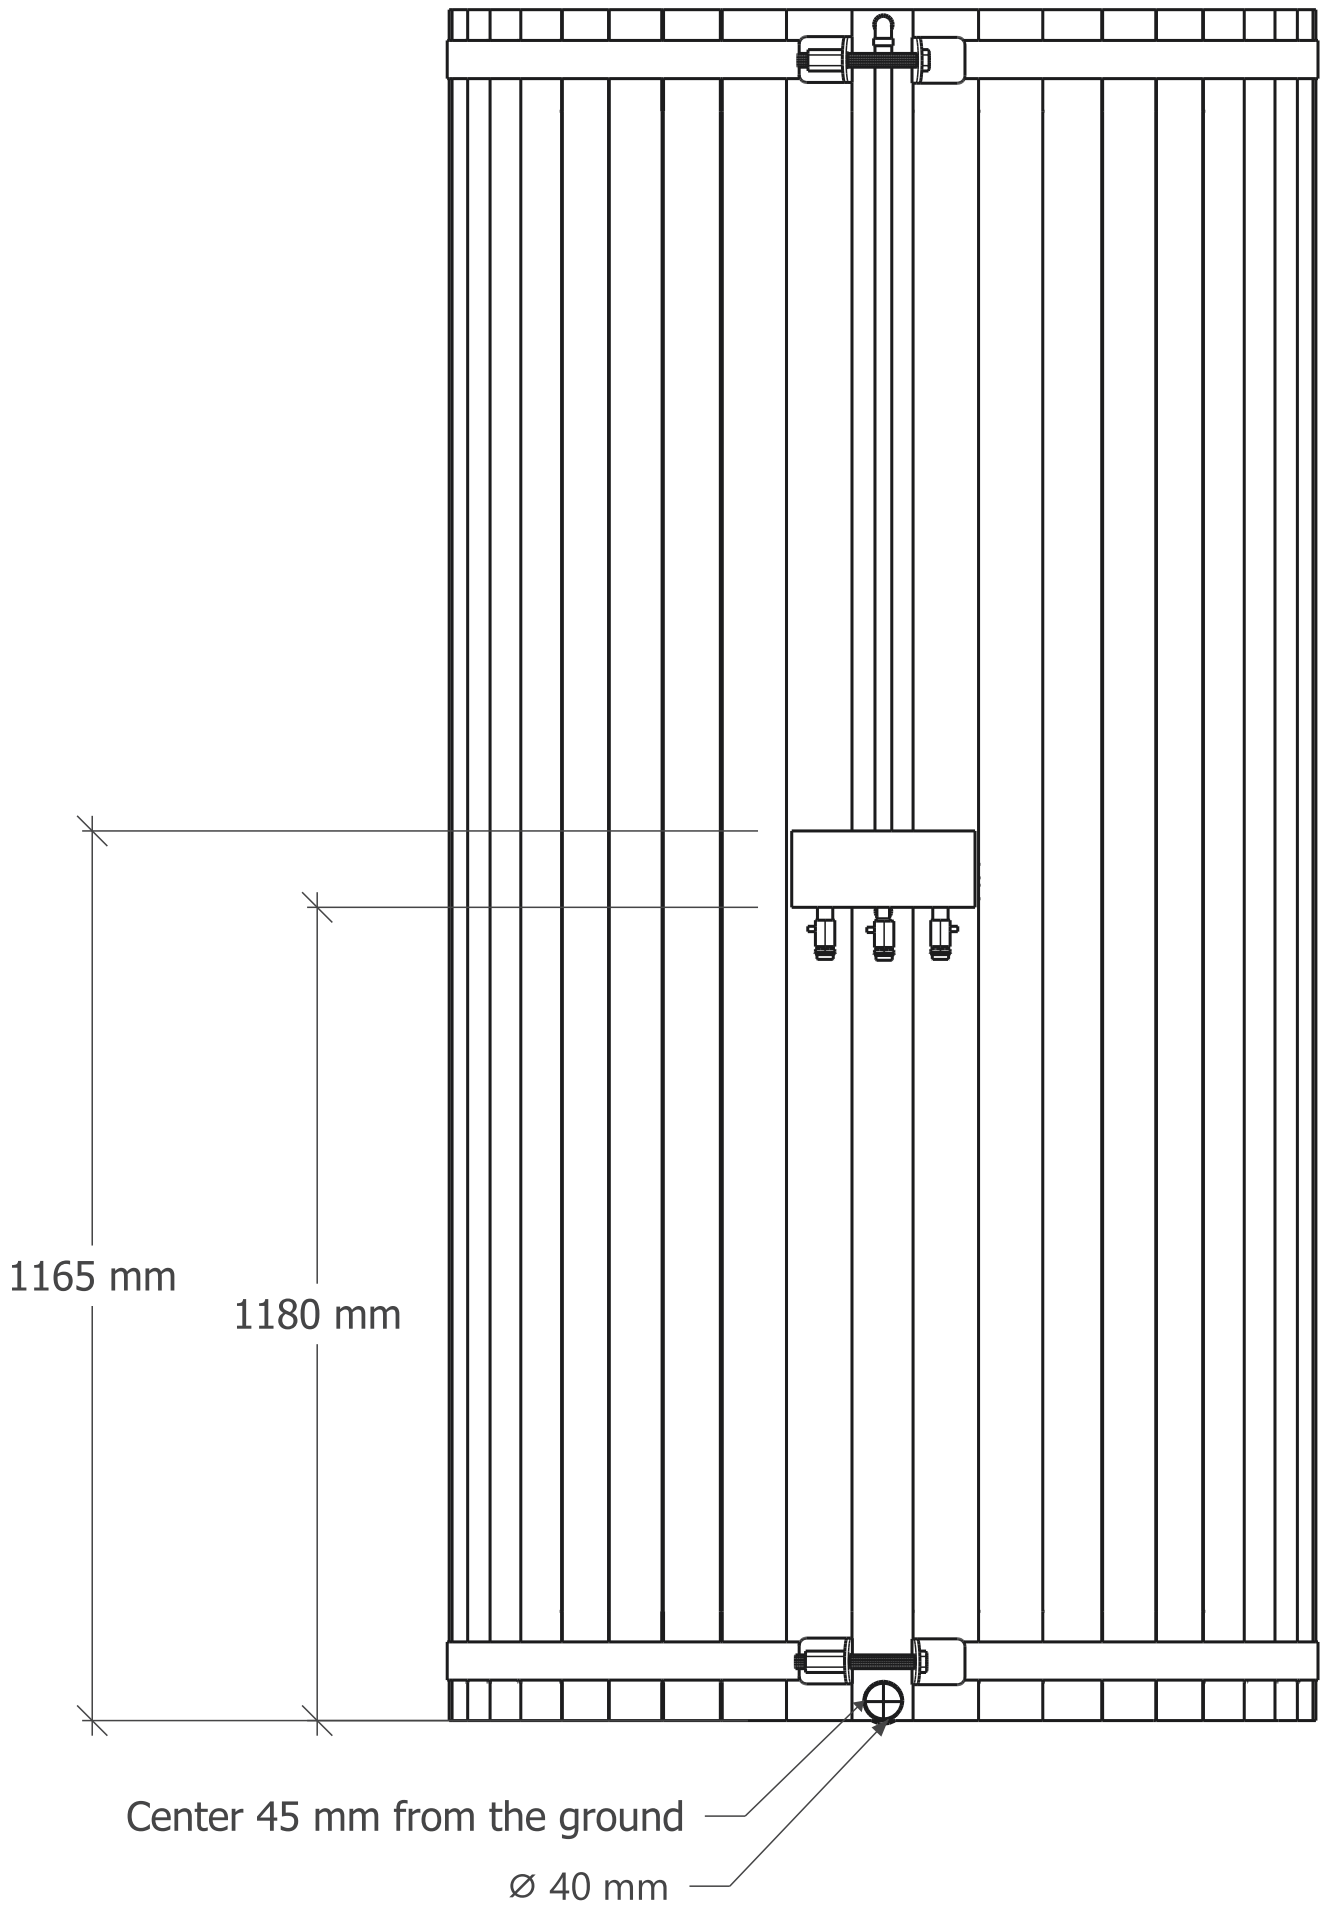

# SHOWER FROM THERMO WOOD

MODEL: SH-225

## SPECIFICATION

Shower produced from thermo wood with plumbing, assembled and ready to use.

- 42 mm thermo spruce shower cabin
- Thermory oil from outside
- Protective coating from inside
- 2 x metal bands
- Floor, tiles
- Rubineta plumbing with thermostat
- Cardboard packaging

Dimensions: 224 x 113 cm    Weight: 270 kg

SHOWER SH-225

SHOWER SH-225

SHOWER SH-225

SHOWER SH-225

SHOWER SH-225