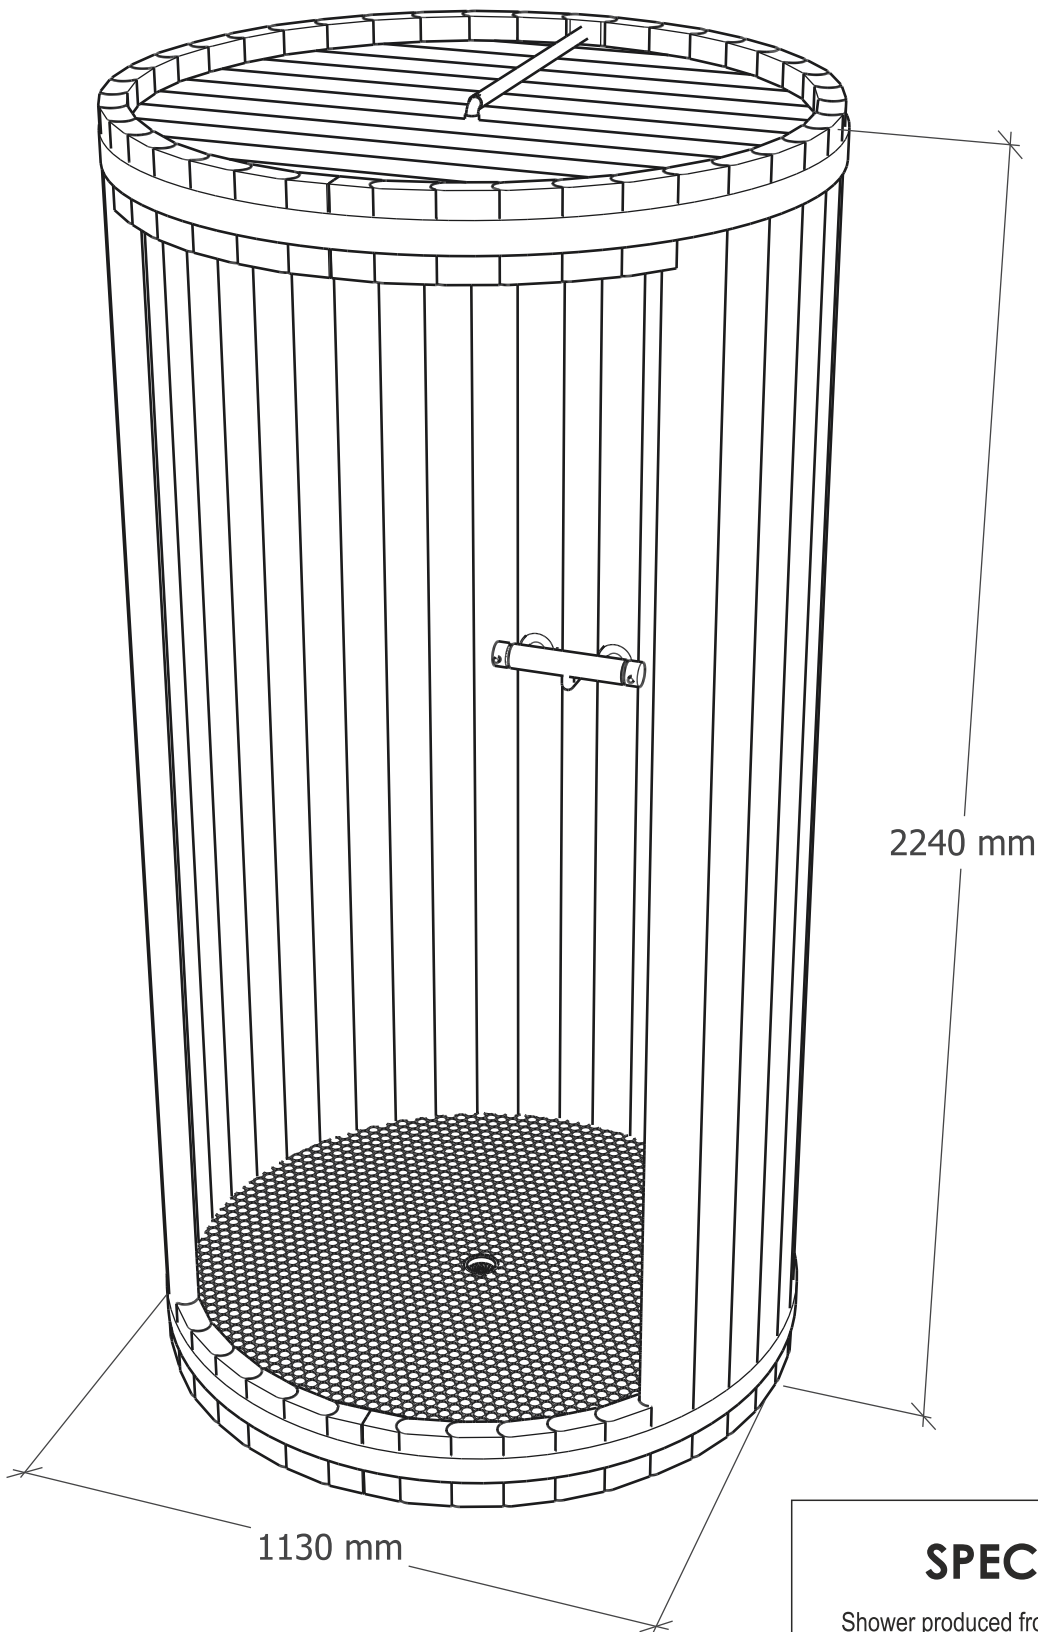

# SHOWER FROM THERMO WOOD

MODEL: SH-225

## SPECIFICATION

Shower produced from thermo wood with plumbing, assembled and ready to use.

- 42 mm thermo spruce shower cabin
- Thermory oil from outside
- Protective coating from inside
- 2 x metal bands
- Floor, tiles
- Rubineta plumbing with thermostat
- Cardboard packaging

Dimensions: 224 x 113 cm    Weight: 270 kg

SHOWER SH-225

SHOWER SH-225

SHOWER SH-225

SHOWER SH-225

SHOWER SH-225