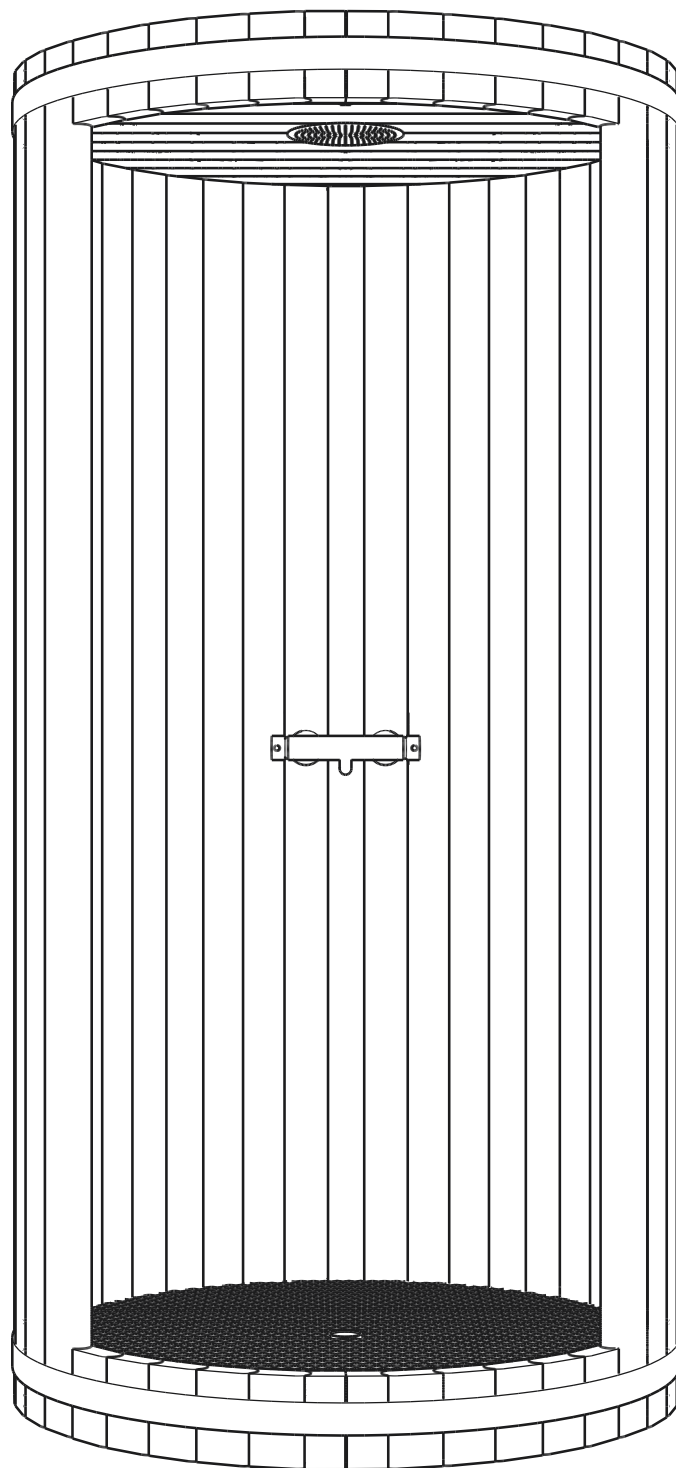

# SHOWER FROM THERMO WOOD

MODEL: SH-225

## SPECIFICATION

Shower produced from thermo wood with plumbing, assembled and ready to use.

- 42 mm thermo spruce shower cabin
- Thermory oil from outside
- Protective coating from inside
- 2 x metal bands
- Floor, tiles
- Rubineta plumbing with thermostat
- Cardboard packaging

Dimensions: 224 x 113 cm    Weight: 270 kg

SHOWER SH-225

SHOWER SH-225

SHOWER SH-225

SHOWER SH-225

SHOWER SH-225